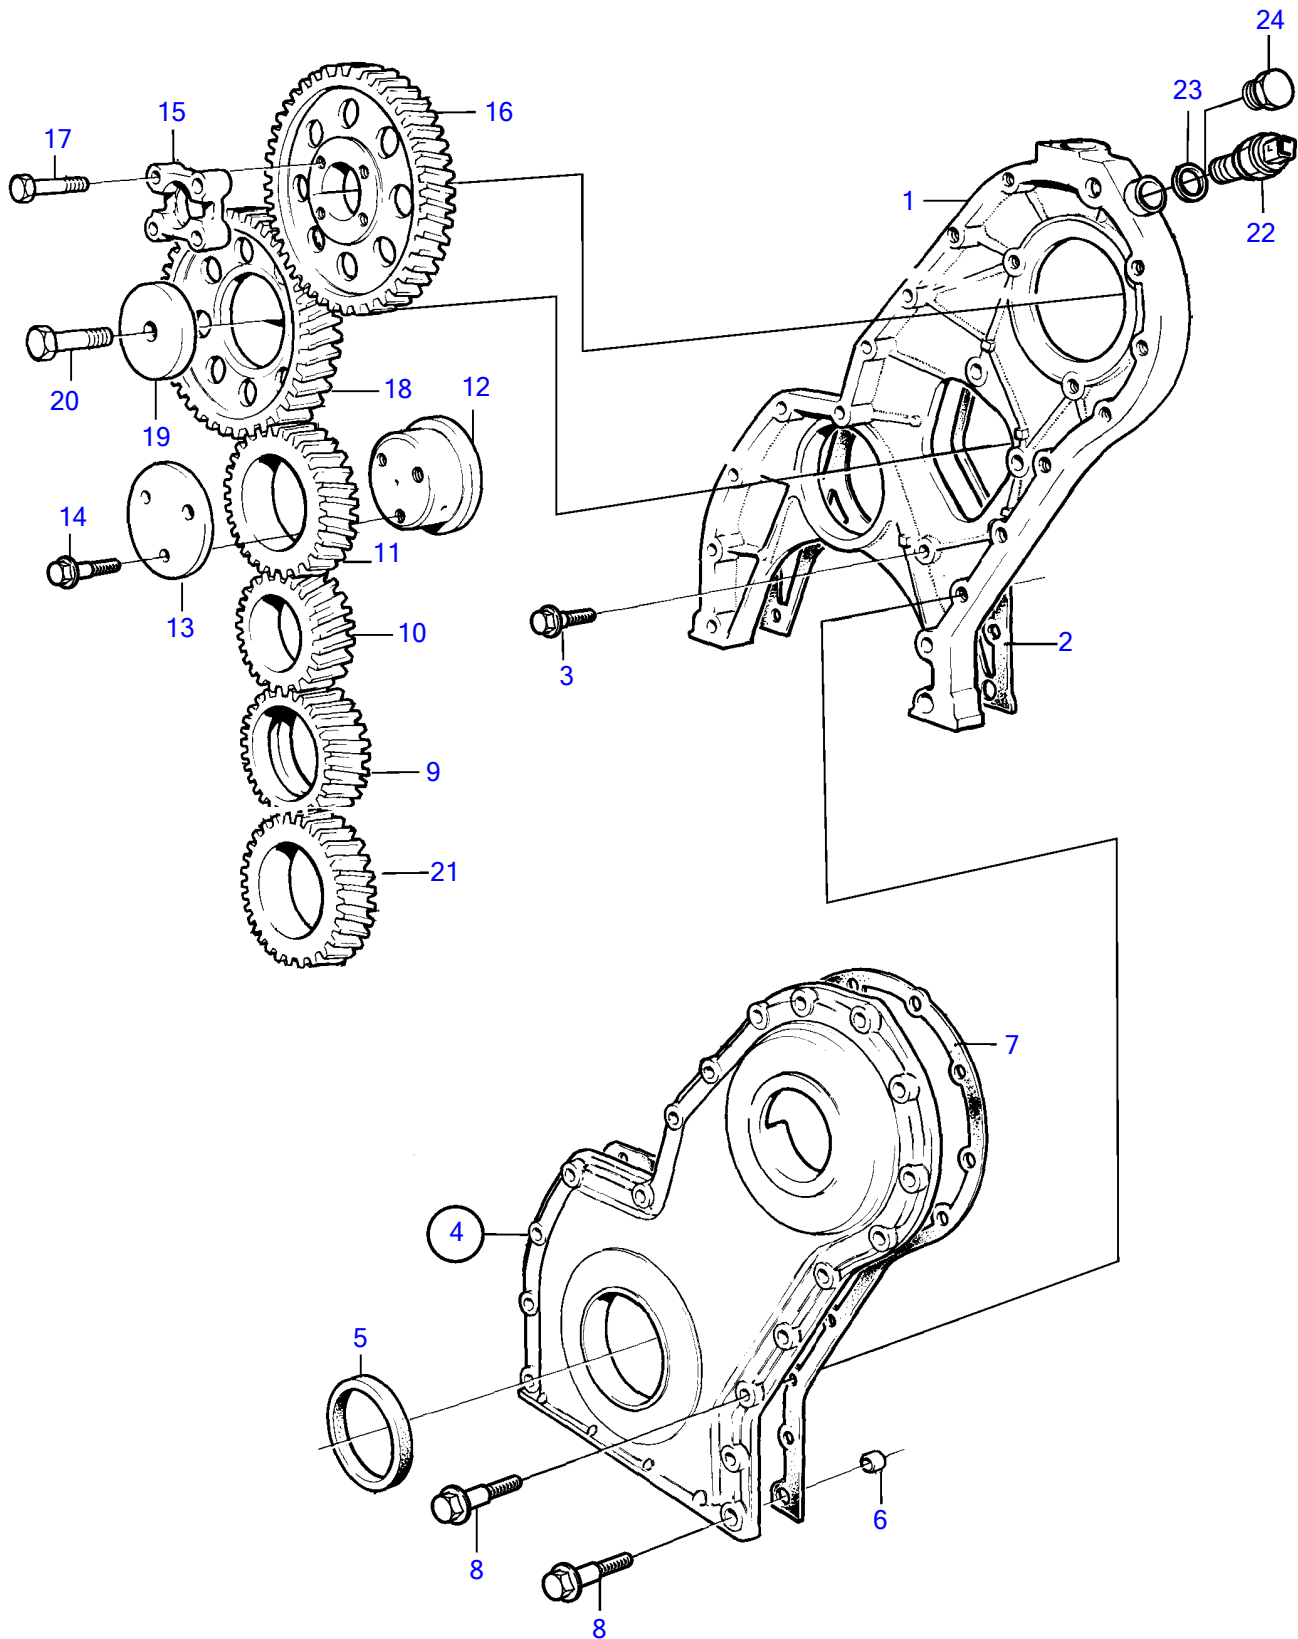

KAD43P-A, KAMD43P-A

KAD43P-A, KAMD43P-A

REF	PART NO.	QTY	DESCRIPTION	SEE SEC.	NOTES
1	3581447	1	Timing gear casing		
2	859039	1	Gasket		
3	946173	3	Flange screw		L=20mm
	946671	1	Flange screw		L=30mm
4	843086	1	Cover		Replaced by 842991
	842991	1	• Cover		
5	1542318	1	• Sealing ring		
6	415311	2	• Guide sleeve		
7	859038	1	Gasket		
8	946470	5	Flange screw		L=35mm
	947760	2	Flange screw		L=40mm
	948217	1	Flange screw		L=45mm
	973924	1	Flange screw		L=50mm
	965180	1	Flange screw		L=60mm
	965181	6	Flange screw		L=70mm
	969189	2	Flange screw		L=80mm
9		1	Gear, oil pump	528	
10	1542305	1	Gear, crankshaft		
11	1542061	1	Gear		
12	838997	1	Bearing spindle		
13	1542065	1	Thrust washer		
14	965180	3	Flange screw		
15	829523	1	Companion flange		
16	3581531	1	Gear, fuel inj. pump		(838657)
17	955298	4	Hexagon screw		
18	1542034	1	Gear, camshaft		
19	1542223	1	Washer		
20	965193	1	Flange screw		
21		1	Gear, oil pump	528	
22	862251	1	Tachometer sensor		For revolution relay.
23	957181	1	Gasket		
	976931	1	Gasket		Alt
24	960632	1	Plug		Alt

7738870-21-3403B

18170

Upd:2012-02-13